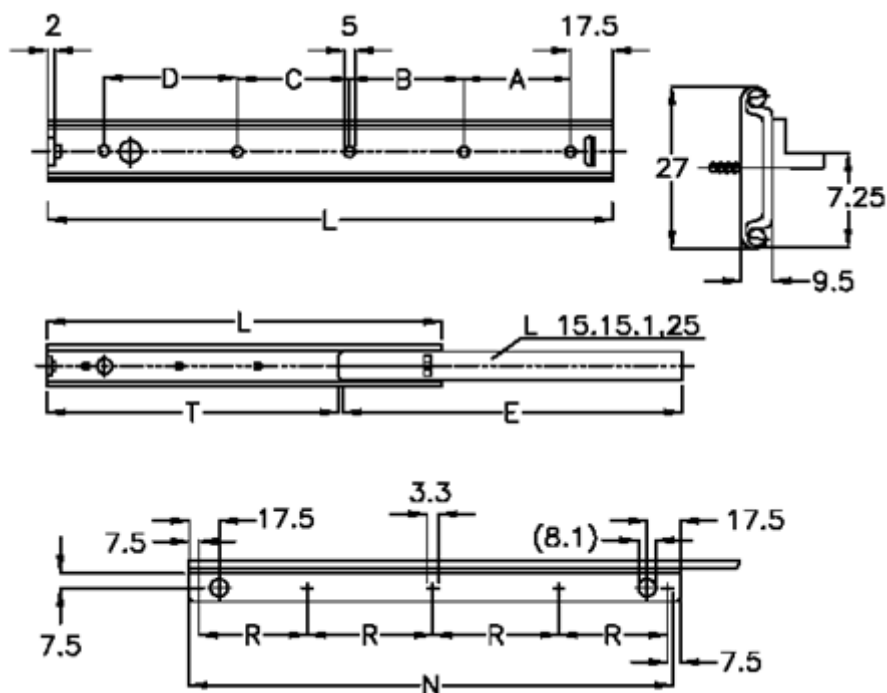

Article number: 11109053

Description: Thomas Regout Telescopic slide 11109053 EMS2, 2joints
Length 500 mm / load cap. 28 kgs / extension 370 mm

Measures

A	= 128	R = 115.0
B	= 64	T = 370
C	= 128	
D	= 128	
E	= 473	
L	= 500	
Load capacity side mounted	= 22	
N	= 475	